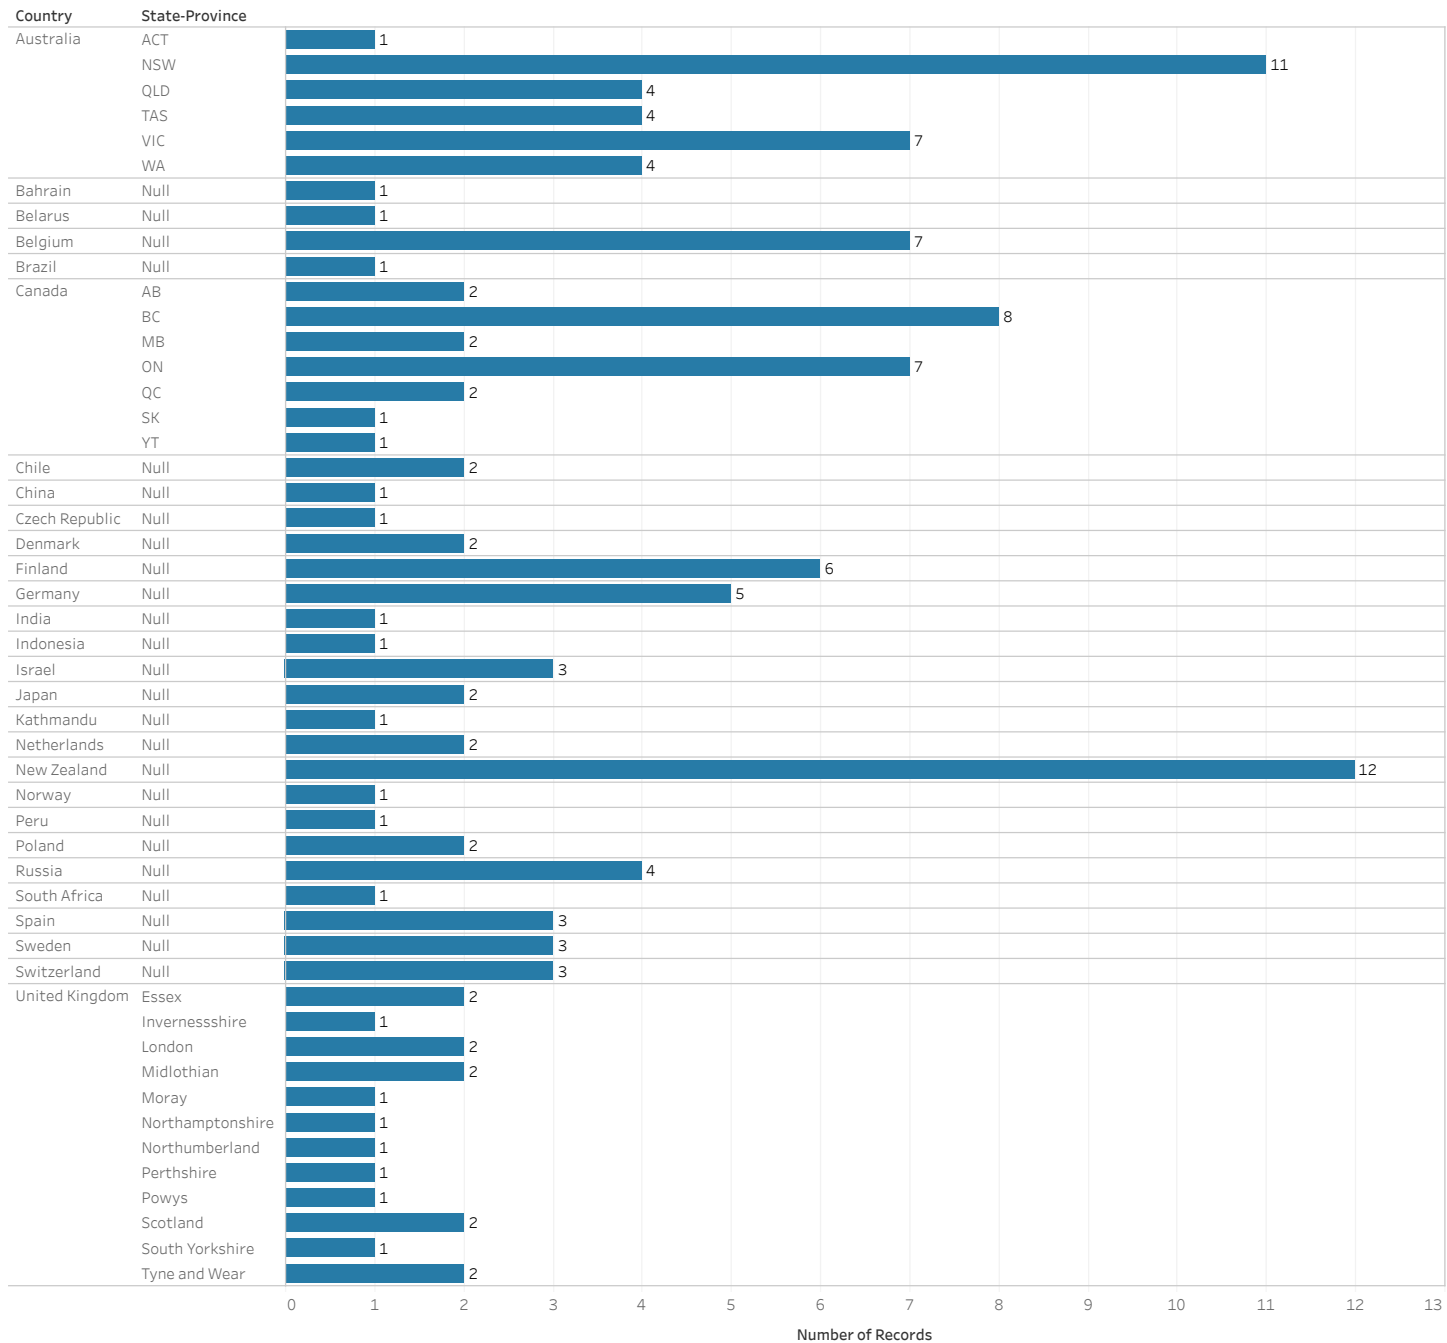

APA Intl Members by Country and State

Sum of Number of Records for each State-Province broken down by Country. The marks are labeled by sum of Number of Records. The view is filtered on Country, which excludes United States.