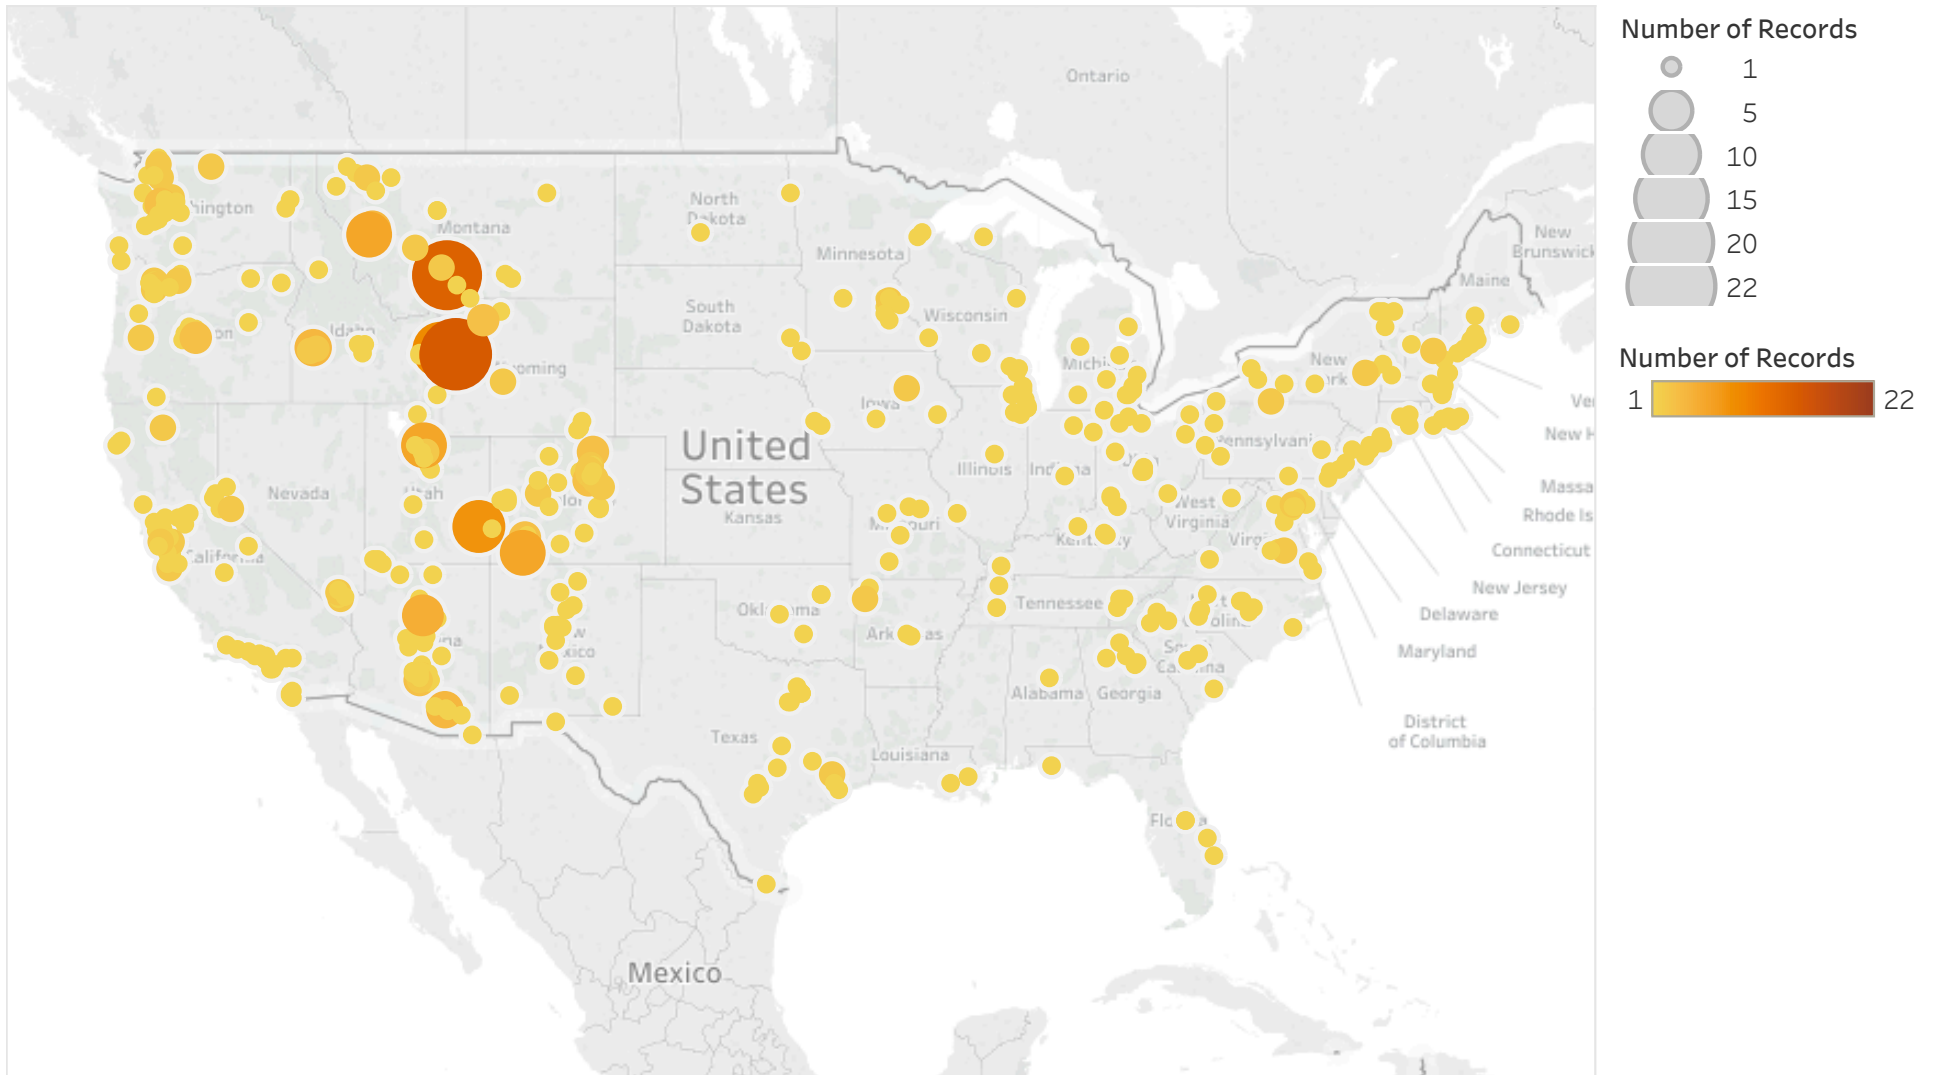

APA Lower 48 Members by ZipCode

Map based on Longitude (generated) and Latitude (generated). Color shows sum of Number of Records. Size shows sum of Number of Records. Details are shown for Zipcode. The data is filtered on Country, which keeps Canada and United States.