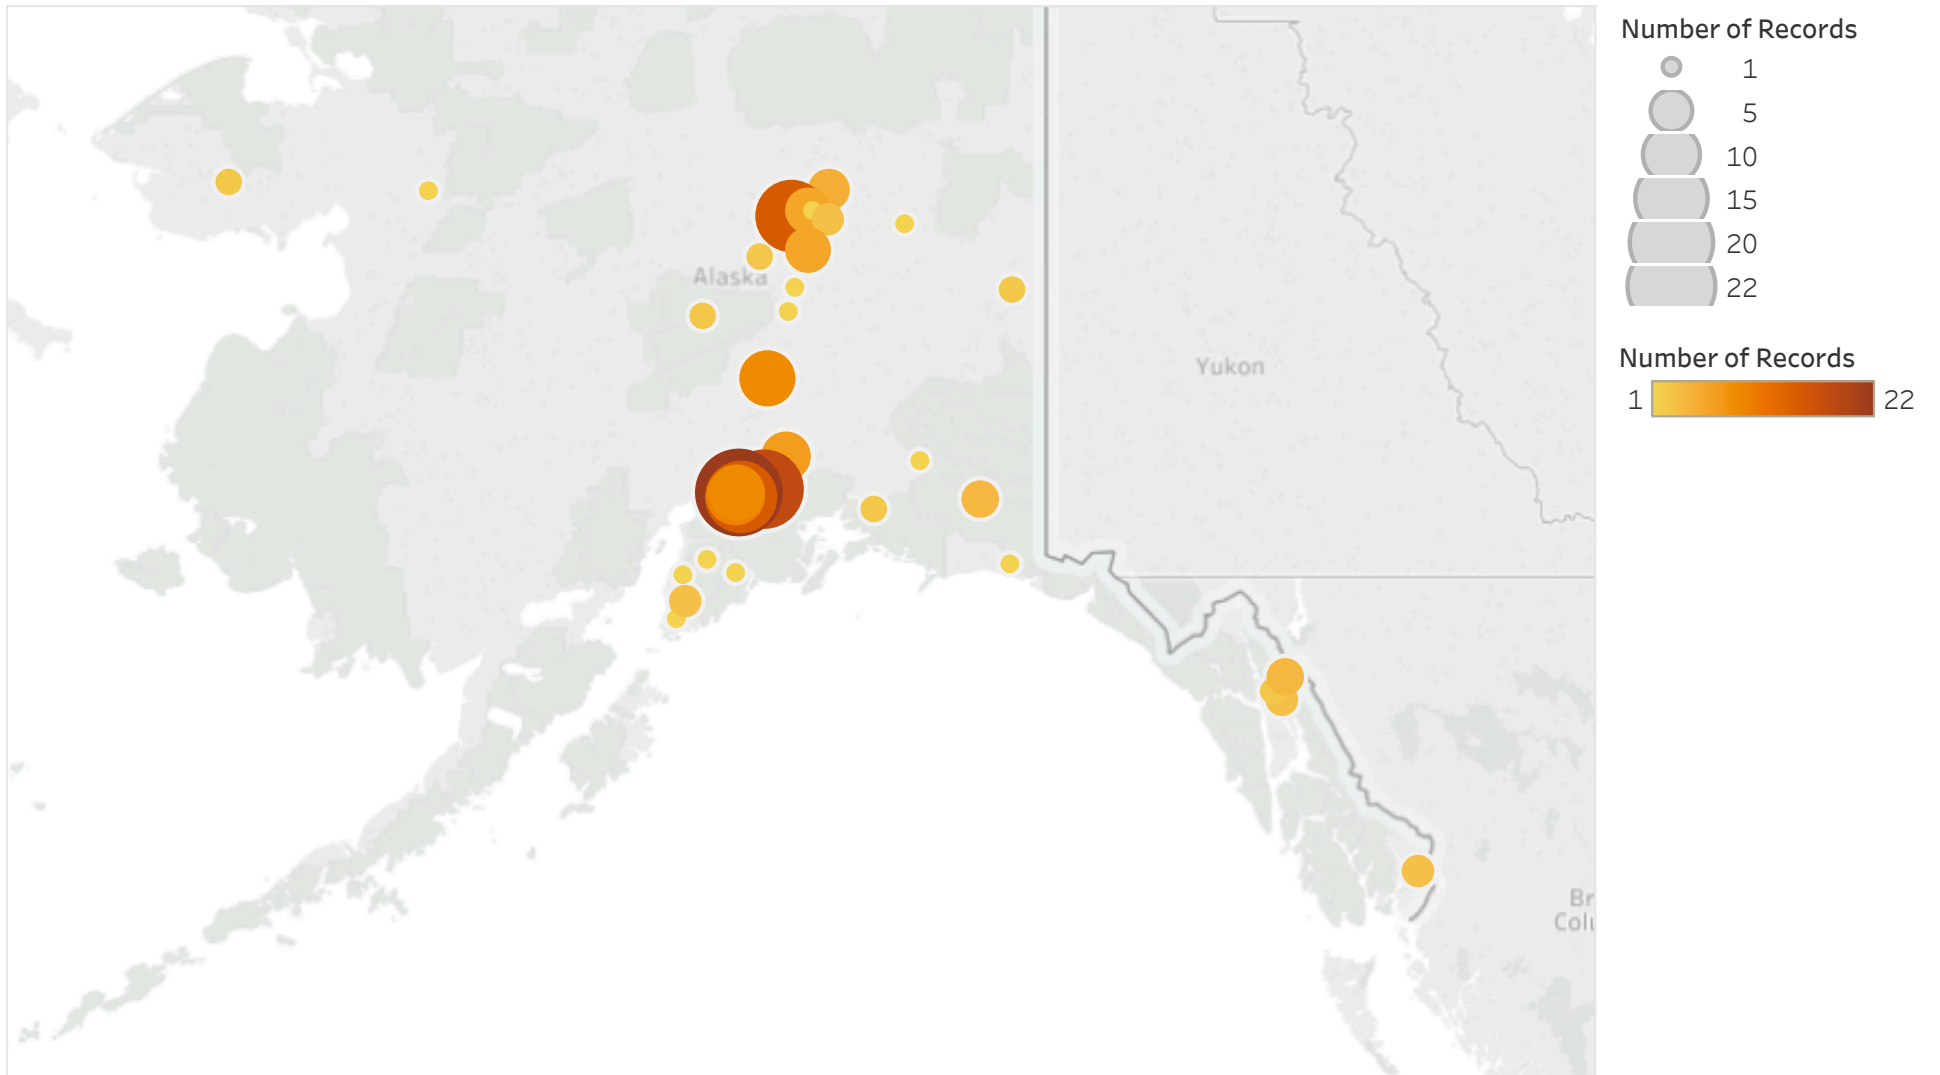

APA Alaskan Members by ZipCode

Map based on Longitude (generated) and Latitude (generated). Color shows sum of Number of Records. Size shows sum of Number of Records. Details are shown for Zipcode. The data is filtered on Country, which keeps Canada and United States.